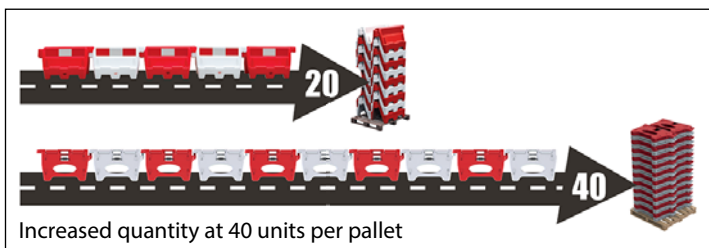

BBS Alphabloc™ Space Saver

Stability and Storage

The uniquely foldable Alphabloc™ Space Saver has been developed as a convenient alternative to the conventional style of water filled separators, allowing increased quantities on a pallet at less stacking height.

- Unique folding design.
- Increased quantity at 40 units per pallet reducing storage and improving distribution.
- Reduced storage and transport costs, reducing carbon footprint.
- Multiple configuration options allows for use on uneven surfaces.
- Water fillable for increased stability

Barrier Specifications
 Width: 391mm (Open) 118mm (Closed)
 Height: 626.5mm
 Length: 1064mm
 Weight: 5.5kg (Empty) 20+kg (Filled)
 Weight Water Filled: 28kg

- Traffic Management
- Streetworks and Pedestrian Safety
- Safety and On-Site Security
- Events and Festivals