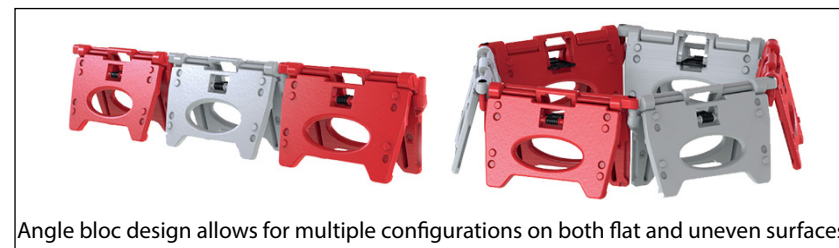

BBS Alphabloc™ Space Saver

Stability and Storage

The uniquely foldable Alphabloc™ Space Saver has been developed as a convenient alternative to the conventional style of water filled separators, allowing increased quantities on a pallet at less stacking height.

Barrier Specifications
 Width: 391mm (Open) 118mm (Closed)
 Height: 626.5mm
 Length: 1064mm
 Weight: 5.5kg (Empty) 20+kg (Filled)
 Weight Water Filled: 28kg

- Traffic Management
- Streetworks and Pedestrian Safety
- Safety and On-Site Security
- Events and Festivals