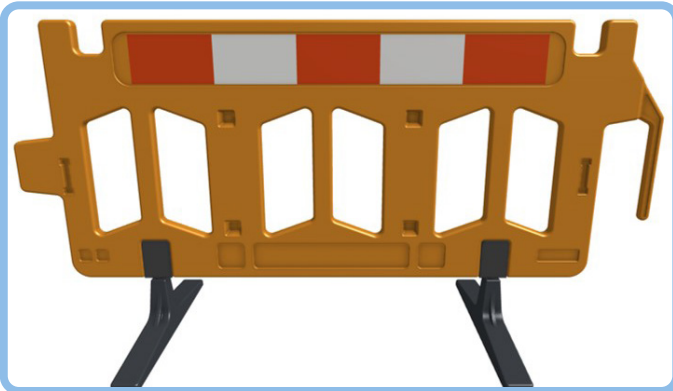

**B**order  
**G**roup

# BBS FIRMUS BARRIER

An alternative to the BBS Gate Barrier, the BBS Firmus Barrier is a Chapter 8 & BS compliant Barrier and Reflector for pedestrian delineation. The interlocking design means they can be grouped in a variety of ways to create a safely designated walkway or block off hazards.

AVAILABLE IN  
CORPORATE COLOURS

The BBS Firmus Barrier provides a versatile and flexible pedestrian safety solution. The optional anti-trip foot keeps walkways clear without encroaching onto pedestrian space while the reflective strip ensures the Firmus is visible at night or in bad weather for additional safety.