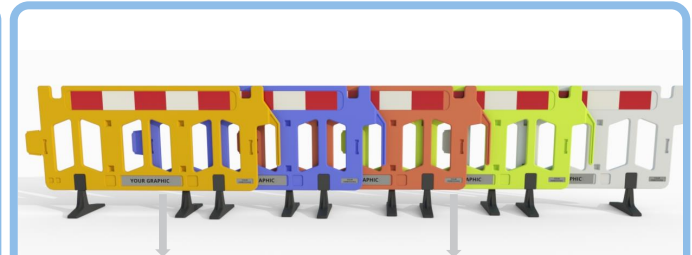

**B**order  
**G**roup

# BBS FIRMUS BARRIER

An alternative to the BBS Gate Barrier, the BBS Firmus Barrier is a Chapter 8 & BS compliant Barrier and Reflector for pedestrian delineation. The interlocking design means they can be grouped in a variety of ways to create a safely designated walkway or block off hazards.

AVAILABLE IN  
CORPORATE COLOURS

The BBS Firmus Barrier provides a versatile and flexible pedestrian safety solution. The optional anti-trip foot keeps walkways clear without encroaching onto pedestrian space while the reflective strip ensures the Firmus is visible at night or in bad weather for additional safety.