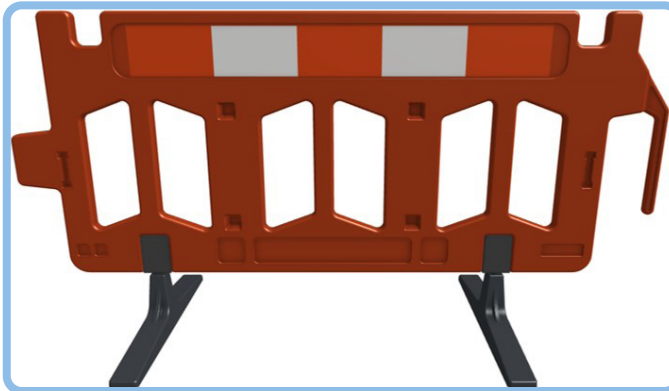

**B**order  
**G**roup

# BBS FIRMUS BARRIER

An alternative to the BBS Gate Barrier, the BBS Firmus Barrier is a Chapter 8 & BS compliant Barrier and Reflector for pedestrian delineation. The interlocking design means they can be grouped in a variety of ways to create a safely designated walkway or block off hazards.

AVAILABLE IN  
CORPORATE COLOURS

The BBS Firmus Barrier provides a versatile and flexible pedestrian safety solution. The optional anti-trip foot keeps walkways clear without encroaching onto pedestrian space while the reflective strip ensures the Firmus is visible at night or in bad weather for additional safety.

## KEY FEATURES:

- Standard colours: Red / Orange
- Available in corporate colours.
- Standard Feet and Anti-Trip Feet available.
- Anti-Trip Feet in choice of black or yellow.