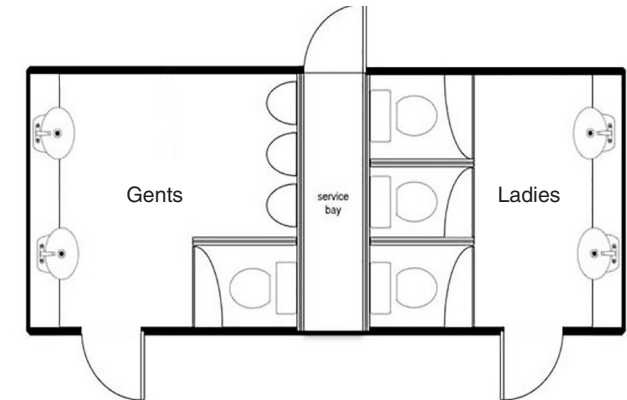

Luxury Toilet Trailer

The BorderLoos Luxury Toilet Trailer will be a tasteful and important addition to your event, offering your guests a high standard of modern hygienic facilities.

These Luxury Toilet Trailers bring quality to any event and feature an attractive interior with full-length vanity mirrors complemented by chrome fittings and brushed nickel LED downlights creating a comfortable and welcoming atmosphere. All contained within a modern BorderLoos-styled trailer with aluminium, steps and handrails.

Our Luxury Toilet Trailer facilities:

- 3 Ladies' WCs with concealed cisterns
- 1 Gents' WC with concealed cistern and 3 urinals
- 4 vanity unit mirrors
- 4 semi-recessed basins
- Infra-red internal heaters
- Hand towel dispensers
- Toilet roll dispensers
- Twin soap handwash

Specifications:

- **Dimensions:** Total length: 6.7m with A frame. Width: 2.3m. Height: 3.2m. Weight: 3,500kg
- **Water supply:** Warm.
- **Waste:** Self-contained (optional mains water & waste connection).
- **Power required:** Domestic 16 amp/3.5 kVa.
- **Usage:** Up to 300 people per day*.
- **Ground conditions:** Firm level ground with good access.

Optional extras:

- Ground protector mats - ideal for creating a safe walkway for guests.
- Folding picnic tables seating 8.
- Pedestrian fencing - to aid crowd control.

NB: * Alcohol consumption and crowd surge at events (e.g. following speeches etc.) can significantly reduce capacity.

Customers are advised to take out **Damage Waiver Insurance** also available from BorderLoos.

BORDERLOOS
& Event Hire