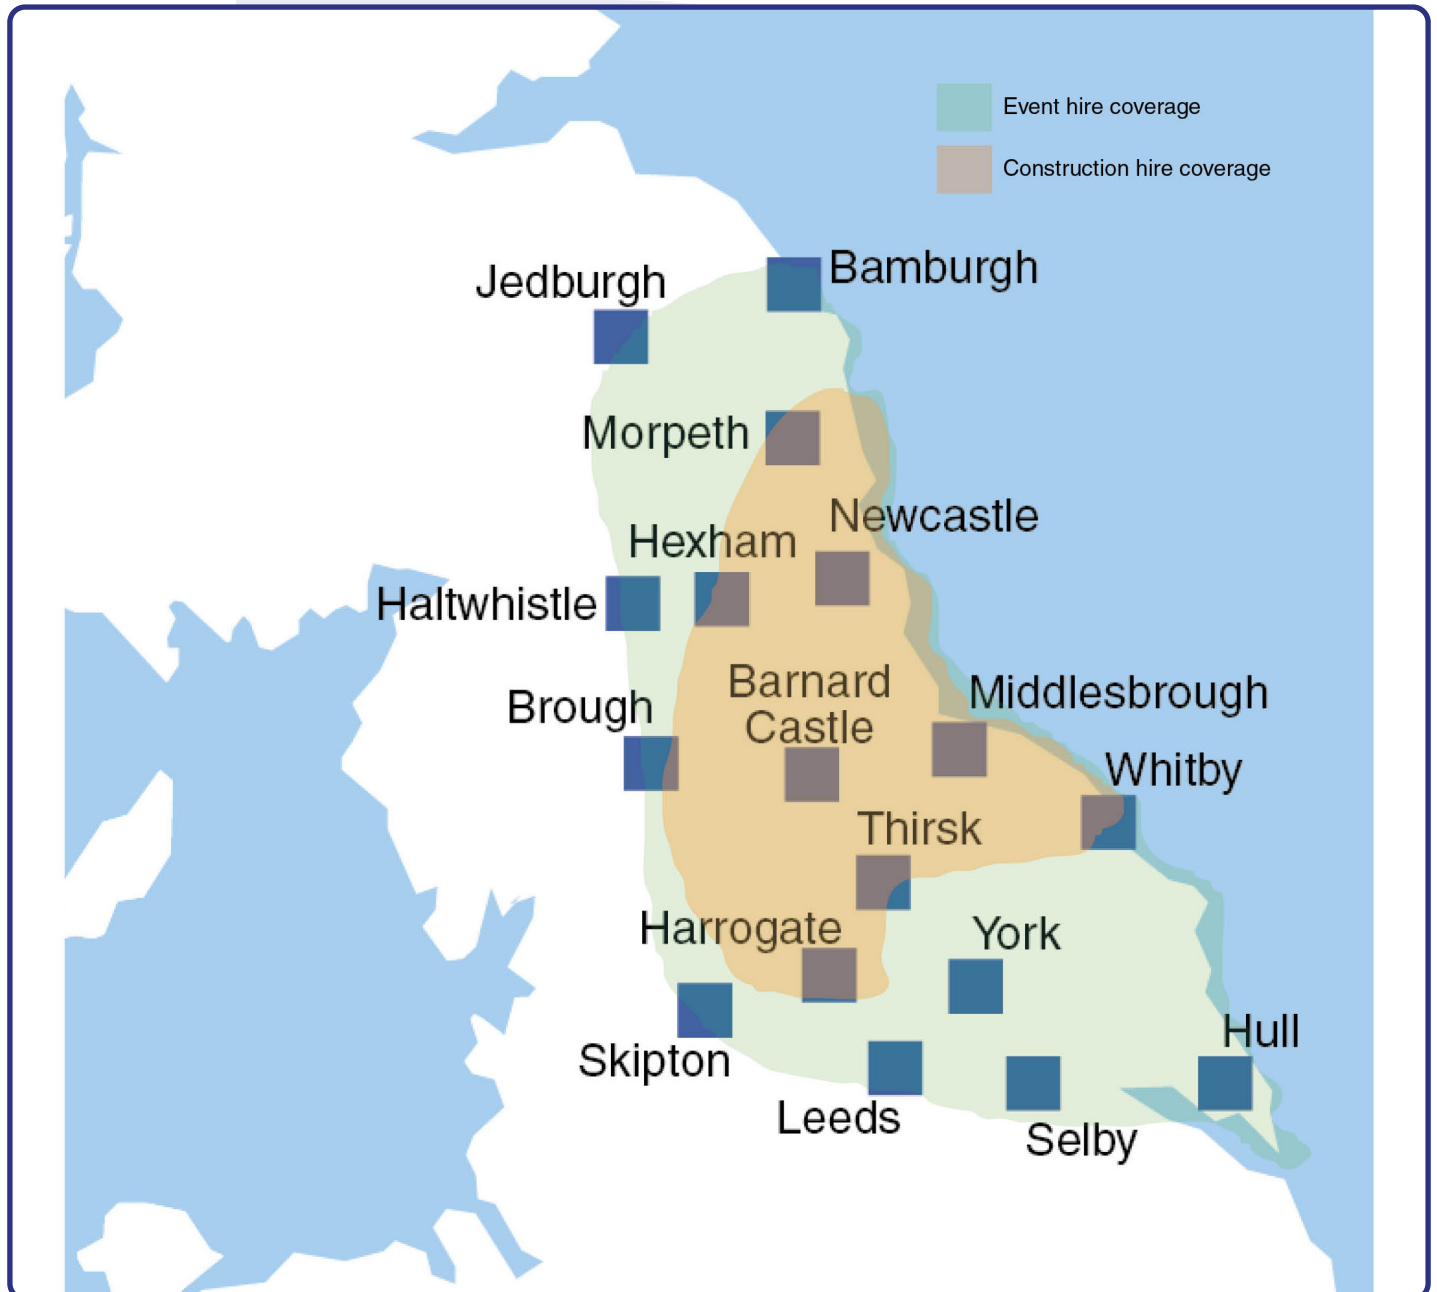

At TESS, we offer a range of toilet facilities for hire from our offices at Barnard Castle.

The map below shows the areas which we cover for Event Hire and Construction Hire.

TESS Sales Team:

T: 01833 690 896

E: info@rentatoilet.co.uk

W: www.rentatoilet.co.uk

Streatlam Farm
Streatlam
Barnard Castle DL12 8UB